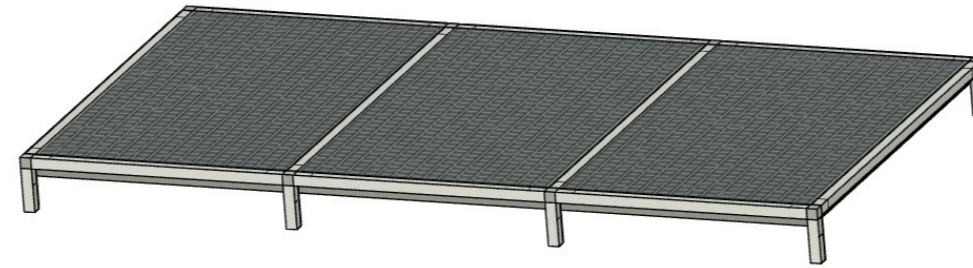

Grid

1855x960x125 mm

Nomenclature of profiles and connectors:

HJ25K

HJ25K1

HJ25K2

202

203

Material list:

- 6x HJ25K1 – 565
- 2x HJ25K1 – 910
- 2x HJ25K2 – 910
- 8x HJ25K – 100
- 4x connector 202
- 4x connector 203
- 3x grid panel

All dimensions
in millimetres (mm)

Grid

1855x1895x125 mm

Nomenclature of profiles and connectors: