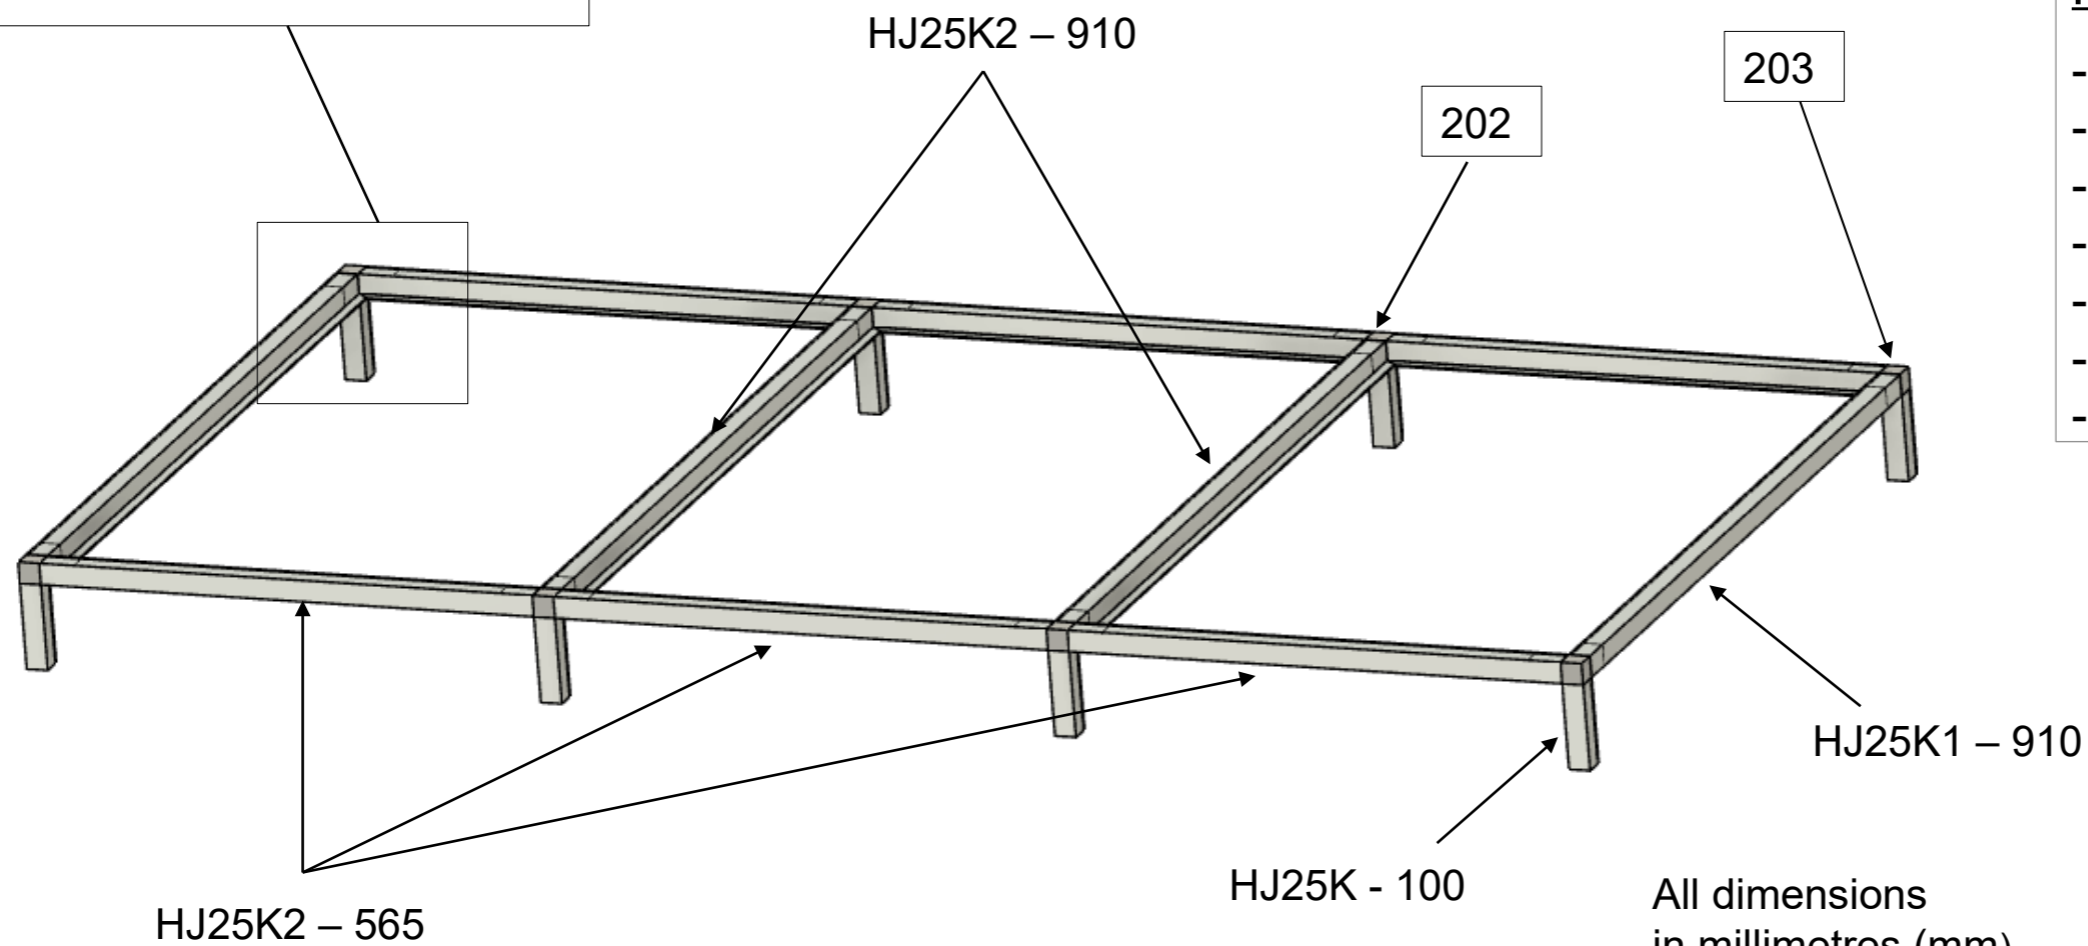

Grid

1855x960x125 mm

Nomenclature of profiles and connectors:

HJ25K

HJ25K1

HJ25K2

202

203

Material list:

- 6x HJ25K1 – 565
- 2x HJ25K1 – 910
- 2x HJ25K2 – 910
- 8x HJ25K – 100
- 4x connector 202
- 4x connector 203
- 3x grid panel

All dimensions
in millimetres (mm)

Grid

1855x1895x125 mm

Nomenclature of profiles and connectors: