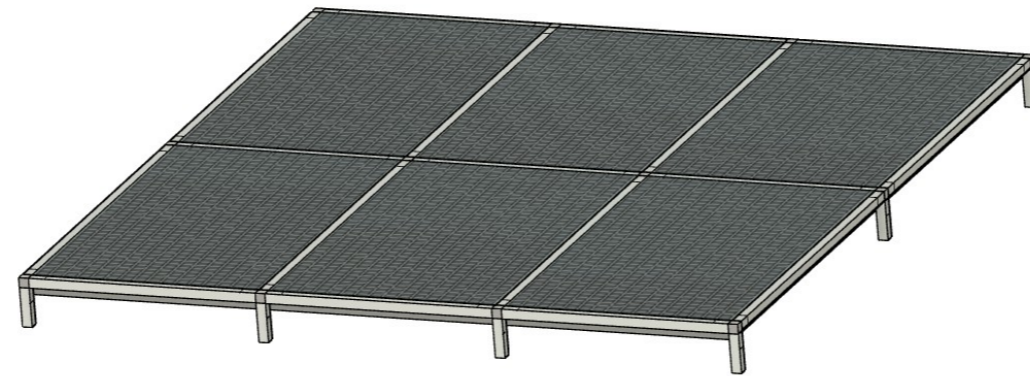

Grid

1855x960x125 mm

Nomenclature of profiles and connectors:

HJ25K

HJ25K1

HJ25K2

202

203

Material list:

- 6x HJ25K1 – 565
- 2x HJ25K1 – 910
- 2x HJ25K2 – 910
- 8x HJ25K – 100
- 4x connector 202
- 4x connector 203
- 3x grid panel

All dimensions
in millimetres (mm)

Grid

1855x1895x125 mm

Nomenclature of profiles and connectors: