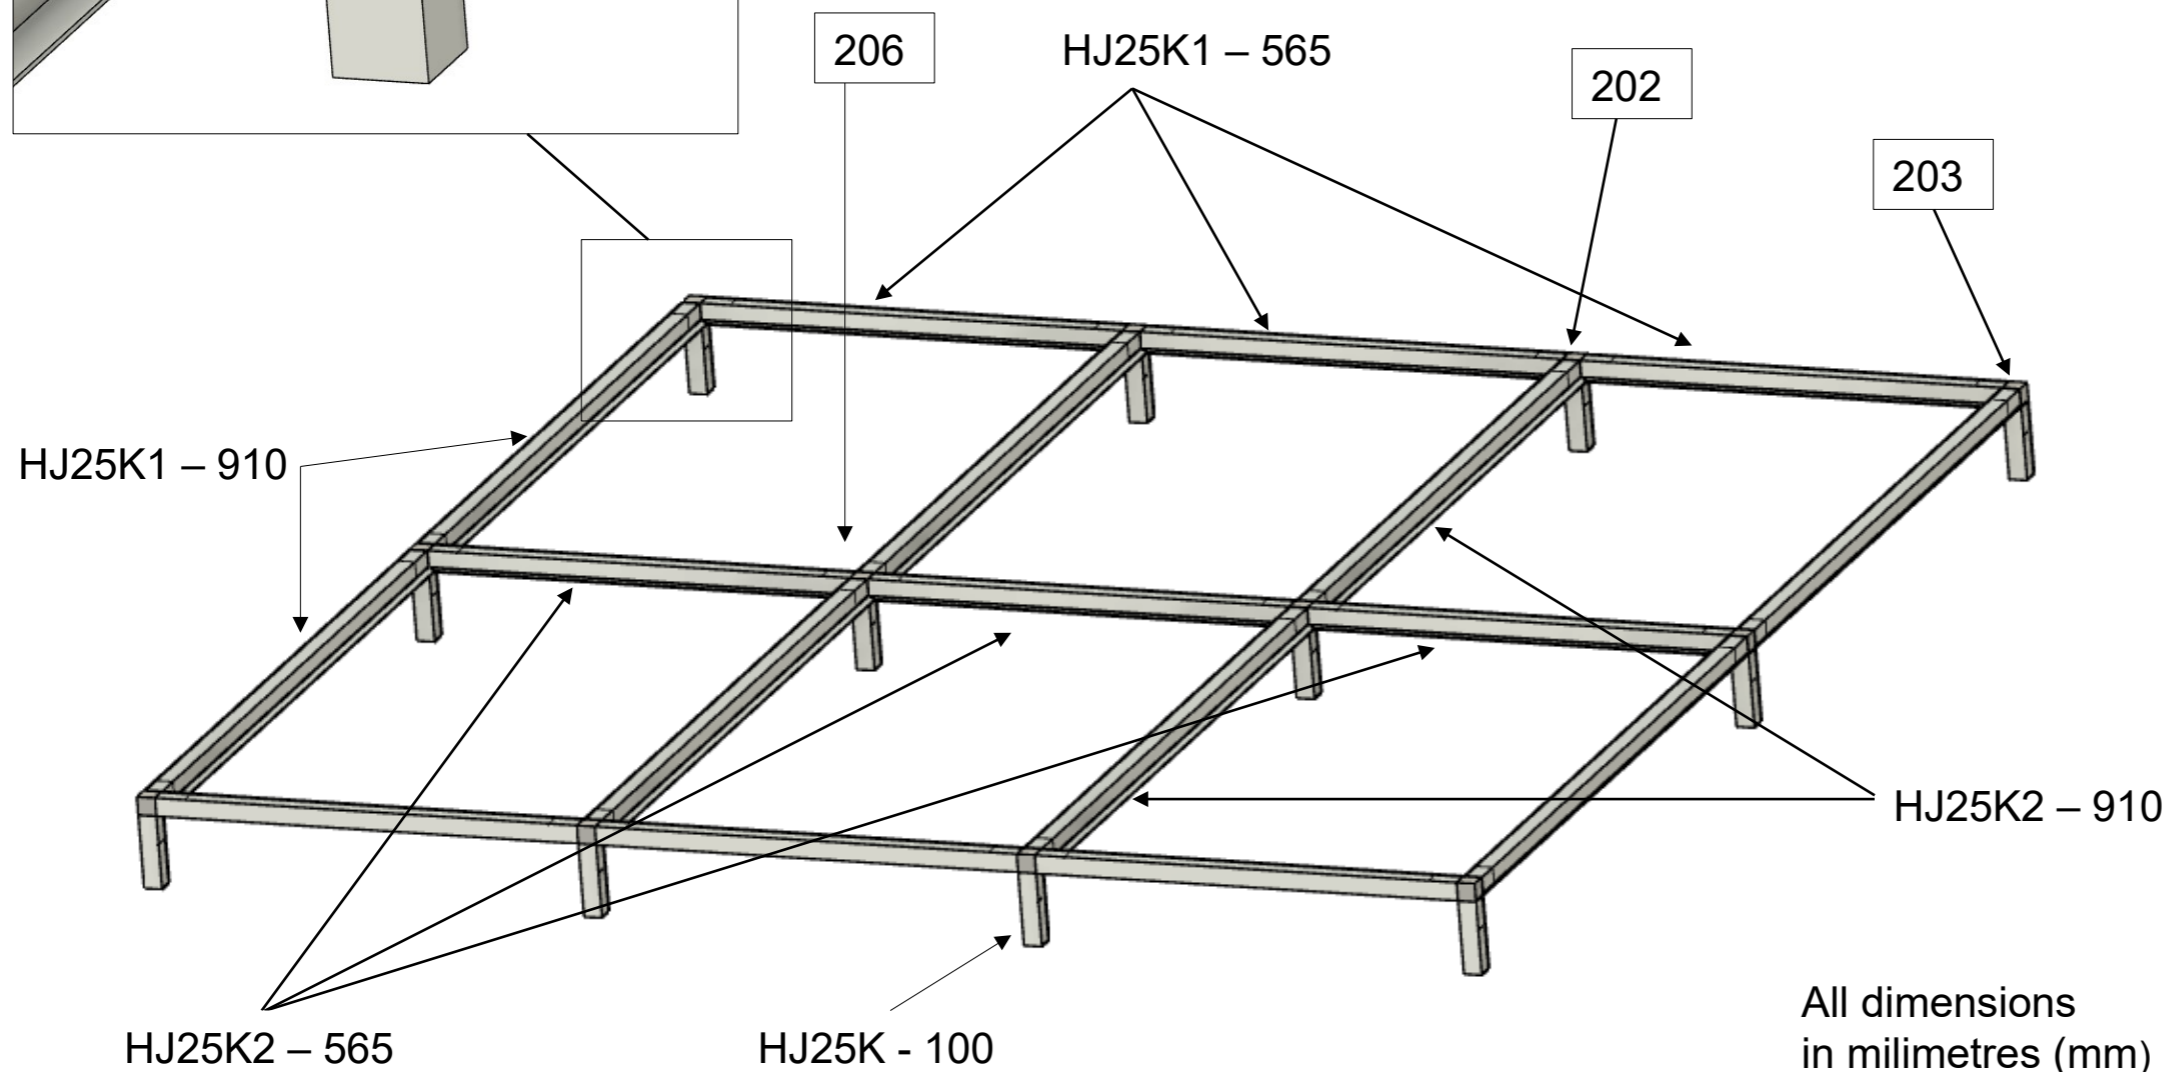

Material list:

- 6x HJ25K1 – 565
- 2x HJ25K1 – 910
- 2x HJ25K2 – 910
- 8x HJ25K – 100
- 4x connector 202
- 4x connector 203
- 3x grid panel

All dimensions
in millimetres (mm)

Grid

1855x1895x125 mm

Nomenclature of profiles and connectors:

HJ25K

HJ25K1

HJ25K2

202

203

256

Material list:

- 6x HJ25K1 – 565
- 4x HJ25K1 – 910
- 3x HJ25K2 – 565
- 4x HJ25K2 – 910
- 12x HJ25K – 100
- 6x connector 202
- 4x connector 203
- 2x connector 206
- 6x grid panel